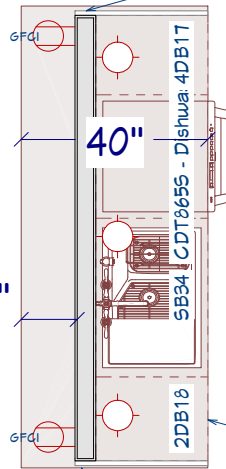

7068

GFCI

3068

2654DH

4768

4768

Please put Electrical Outlets on the end of the pony wall/cabinet if possible

R

R

R

Trash/Recycle Pull Out
With drawer above

LIVING
695 SQ FT

R

Please put Electrical Outlets on the end of the pony wall/cabinet if possible

R

Wine Fridge
Cut-out 15" W x 34.4" H x 23.6" Deep

2868

2668

122 3/8"

BATH
36 SQ FT

ENTRY
78 SQ FT

123 3/4"

98"

R